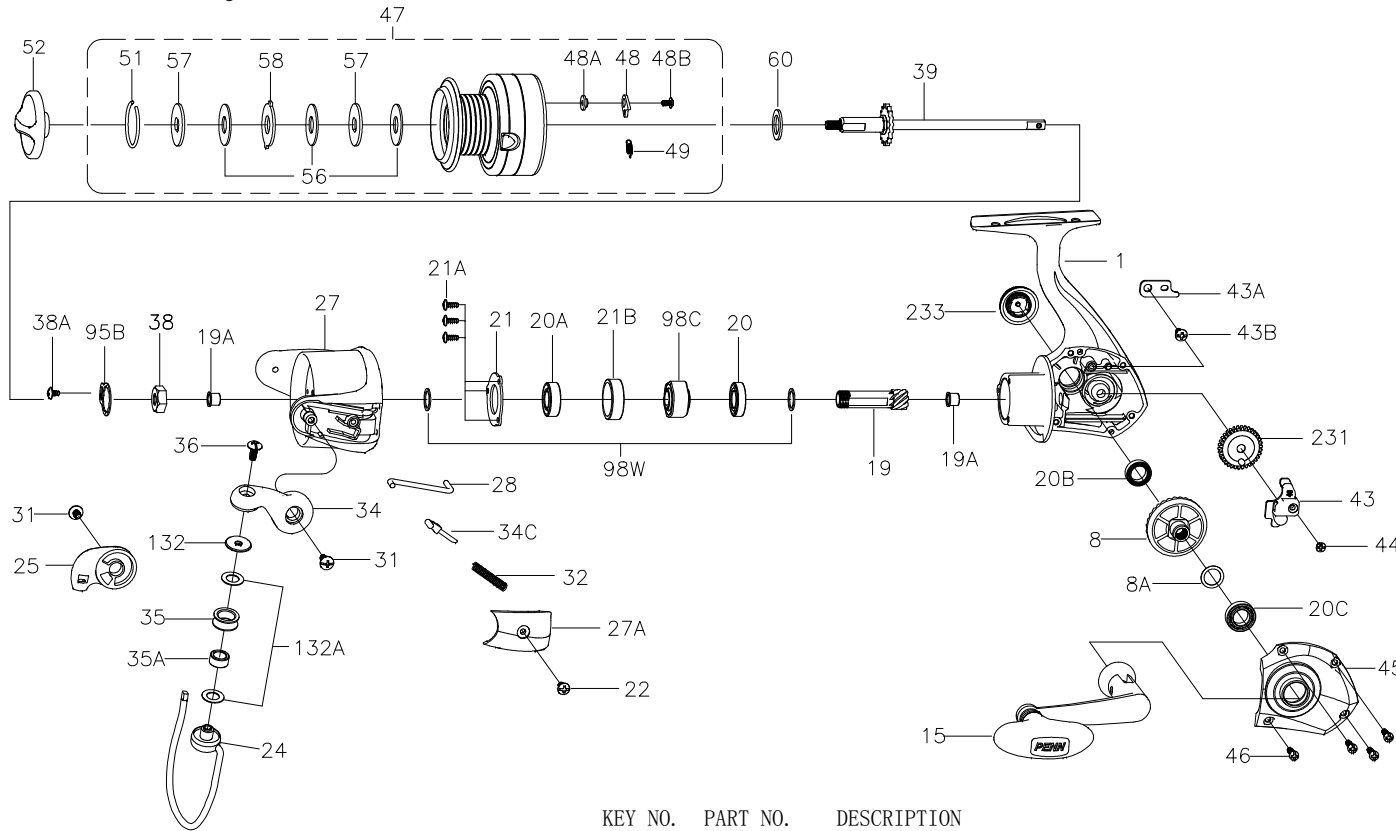

PARTS LIST FOR MODEL PURII3000/PURII4000

KEY NO.	PART NO.	DESCRIPTION
24	1308144	24-PURII4000 Bail Wire
25	1308145	25-PURII3000 Bail Holder
27	1308146	27-PURII3000 Rotor (w/weight & screw)
27	1308147	27-PURII4000 Rotor (w/weight & screw)
27A	1203983	27A-3000PUR Bail Pivot Cover
27A	1203984	27A-4000PUR Bail Pivot Cover
28	1203985	28-3000PUR Trip Lever
28	1203986	28-4000PUR Trip Lever
31	1203987	31-3000PUR Bail Arm Screw (2 req)
32	1203988	32-3000PUR Bail Spring
34	1211513	34-3000FRC Bail Arm
34C	1203990	34C-3000PUR Pivot Arm
35	1191674	35-3000SG Line Roller
35A	1203992	35A-3000PUR Line Roller Bushing
36	1191699	36-3000SG Bail Stud Screw
38	1203994	38-3000PUR Rotor Nut
38A	1203995	38A-3000PUR Rotor Locking Plate Screw
39	1203996	39-3000PUR Main Shaft Assembly
39	1211515	39-4000FRC Main Shaft Assembly
43	1191800	43-3000SG Crosswind Block
43	1200531	43-4000SG Crosswind Block
43A	1191818	43A-3000SG Crosswind Block Plate
43B	1203997	43B-3000PUR Crosswind Block Plate Screw
44	1191843	44-3000SG Crosswind Block Screw
45	1308148	45-PURII3000 Housing Cover
46	1203999	46-3000PUR Housing Cover Screw (4 req)
47	1308149	47-PURII3000 Spool Assembly
47	1308150	47-PURII4000 Spool Assembly
48	1211604	48-3000SG Click Tongue
48A	1214226	48A-3000SG Click Tongue Washer
48B	1211591	48B-3000BTL Spool Click Screw
49	1211605	49-3000SG Click Tongue Spring
51	1287229	51-4000PUR Drag Retaining Ring
52	1308151	52-PURII3000 Drag Knob Assembly
56	1192035	56-3000SG Drag Washer (3 req)
57	1192043	57-3000SG Keyed Washer (2 req)
58	1192052	58-3000SG Earred Washer
60	1192060	60-3000SG Thrust Washer
95B	1192185	95B-3000SG Rotor Locking Plate
98C	1192212	98C-3000SG Clutch/Sleeve Assembly
98W	1204004	98W-3000PUR Clutch Washer (2 req)
132	1192297	132-5000SG Roller Washer
132A	1192302	132A-3000SG Line Roller Washer (2 req)
231	1192498	231-3000SG Crosswind Gear
231	1200522	231-4000SG Crosswind Gear
233	1308152	233-PURII3000 Bearing Cover Assembly